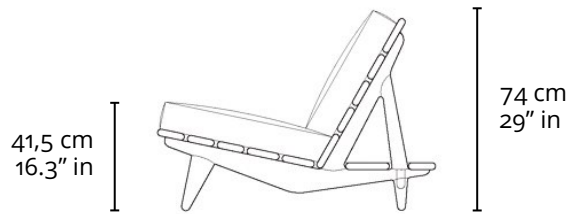

SOFÁ HAUNER 1954

triode

28 rue Jacob 75006 Paris
+33 (0)1 43 29 40 05

contact@triodedesign.com
www.triodedesign.com

DESCRIÇÃO TÉCNICA

DIMENSÕES

- 180 x 103 x 74h (cm)

MATERIAIS E FABRICAÇÃO

LinBrasil Licensed by Sergio Rodrigues © Todos os direitos reservados.

HAUNER SOFA 1954

triode

28 rue Jacob 75006 Paris
+33 (0)1 43 29 40 05

contact@triodedesign.com
www.triodedesign.com

180 cm | 70.8" in

103 cm | 40.5" in

PRODUCT INFO

DIMENSIONS

- 180 x 103 x 74h (cm)
- 70.8" x 40.5" x 29"h (inches)*

PRODUCT DESCRIPTION

- Solid wood frame.
- Upholstered loose cushions.

* The inch measurements are approximate for better picturing the dimensions. Only the centimeters measurements are accurate.