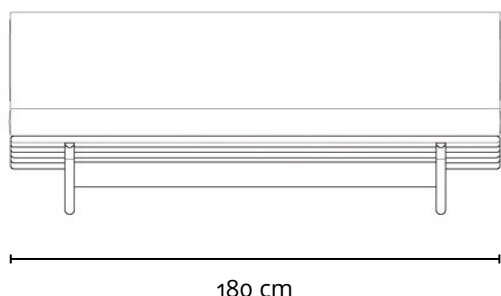

SOFÁ HAUNER 1954

triode

28 rue Jacob 75006 Paris
+33 (0)1 43 29 40 05

contact@triodedesign.com
www.triodedesign.com

DESCRIÇÃO TÉCNICA

DIMENSÕES

- 180 x 103 x 74h (cm)

MATERIAIS E FABRICAÇÃO

PRODUCT INFO

DIMENSIONS

- 180 x 103 x 74h (cm)
- 70.8" x 40.5" x 29"h (inches)*

PRODUCT DESCRIPTION

- Solid wood frame.
- Upholstered loose cushions.

* The inch measurements are approximate for better picturing the dimensions. Only the centimeters measurements are accurate.