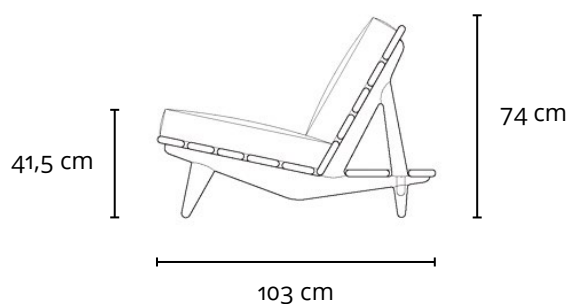

SOFÁ HAUNER 1954

triode

28 rue Jacob 75006 Paris
+33 (0)1 43 29 40 05

contact@triodedesign.com
www.triodedesign.com

DESCRIÇÃO TÉCNICA

DIMENSÕES

- 180 x 103 x 74h (cm)

MATERIAIS E FABRICAÇÃO

PRODUCT INFO

DIMENSIONS

- 180 x 103 x 74h (cm)
- 70.8" x 40.5" x 29"h (inches)*

PRODUCT DESCRIPTION

- Solid wood frame.
- Upholstered loose cushions.

* The inch measurements are approximate for better picturing the dimensions. Only the centimeters measurements are accurate.