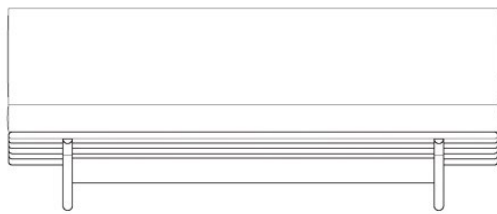

HAUNER SOFA 1954

triode

28 rue Jacob 75006 Paris
+33 (0)1 43 29 40 05

contact@triodedesign.com
www.triodedesign.com

180 cm | 70.8" in