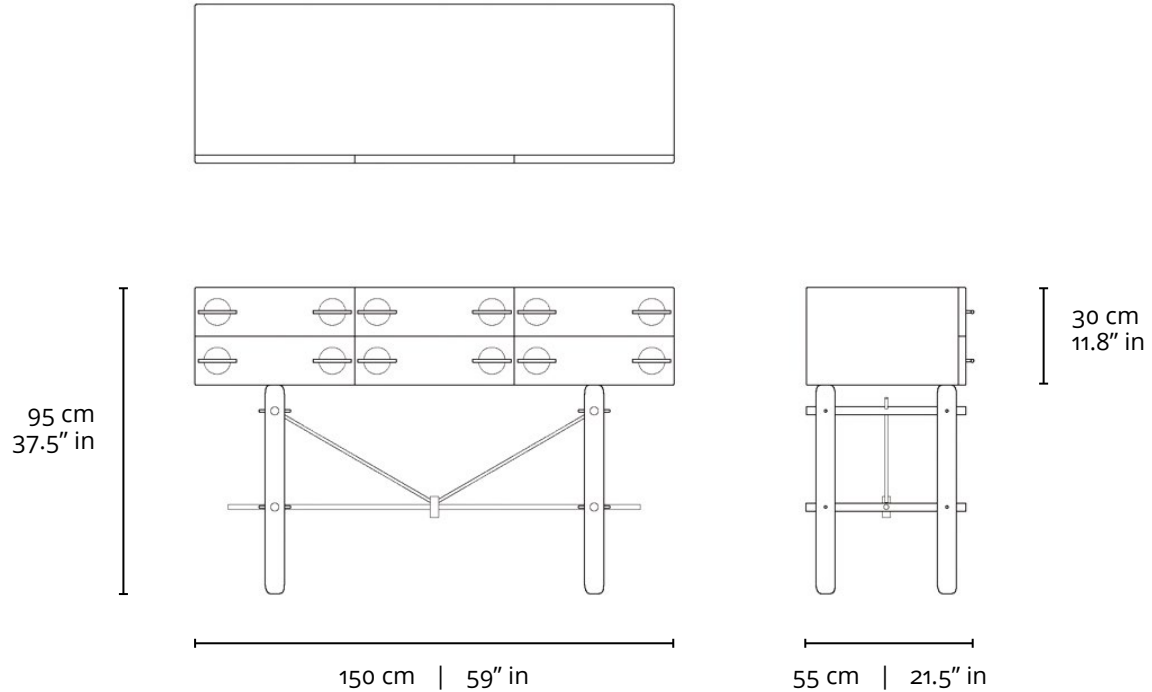

BIANCA CHEST 1993

triode

28 rue Jacob 75006 Paris contact@triodedesign.com
+33 (0)1 43 29 40 05 www.triodedesign.com

PRODUCT INFO

DIMENSIONS

- 150 x 55 x 95h (cm)
- 59" x 21.5" x 37.5"h (inches)*

PRODUCT DESCRIPTION

- Solid wood legs and drawers.
- Upper body - laminated MDF framed in solid wood.
- Metal parts in stainless steel or brass.

* The inch measurements are approximate for better picturing the dimensions. Only the centimeters measurements are accurate.

INFO

"This Sergio Rodrigues furniture line is licensed to and commercialized exclusively by LinBrasil Ltda and is protected by patent laws and legal sanctions under both criminal and civil codes. Legal proceedings may be instituted against any parties breaching the rights of LinBrasil."

For more information on our warranty policy please access:
www.linbrasil.com.br > FAQ
Questions about this product? Please contact us by e-mail:
contato@linbrasil.com.br

LinBrasil

SERGIO RODRIGUES
ORIGINAL LICENSED PRODUCTS SINCE 2002

LinBrasil Licensed by Sergio Rodrigues © Todos os direitos reservados.