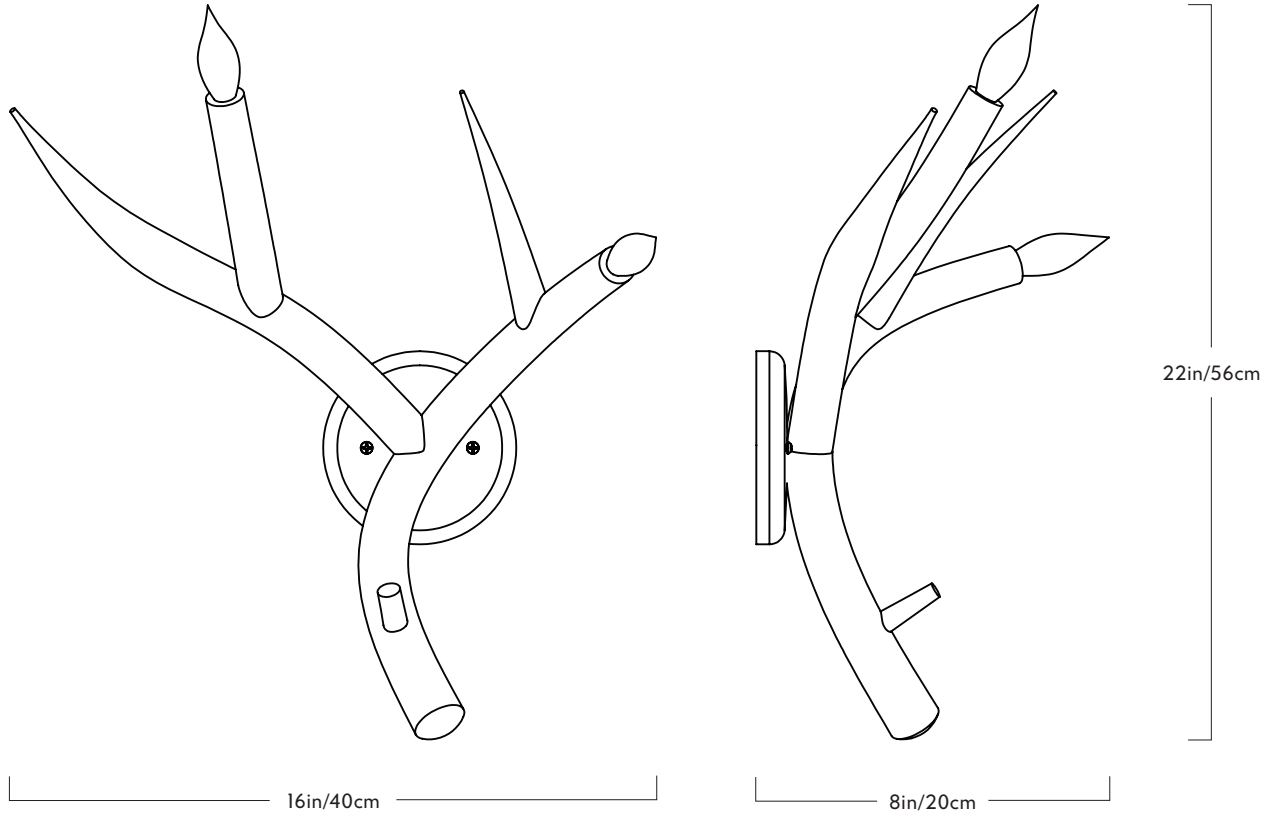

Roll & Hill

Superordinate Antler Sconce

SERIES
Superordinate Antler

PRODUCT
Sconce

LEAD TIME
2-8 weeks

DIMENSIONS
H 22in/56cm x W 16in/40cm x
D 8in/20cm

WEIGHT
2lb/1kg

MATERIALS
Ceramic

COLORS
White, black, chrome, gold

BACKPLATE
5-inch round in matching finish

DIMMER COMPATIBILITY
Any standard dimmer

CERTIFICATIONS
UL, cUL, CE*, AU/NZ*

*Hardwired only

120V ILLUMINATION

Socket: E17
Bulb: 2 x 25 Watt T6½ intermediate base
Wattage: 50 Watts
Lumens: 320 Lumens
Color Temperature: 2700 Kelvin

240V ILLUMINATION

Socket: E14
Bulb: 2 x 18 Watt eco-halogen matte
white candelabra base
Wattage: 36 Watts
Lumens: 420 Lumens
Color Temperature: 2700 Kelvin

Designed by Jason Miller, 2003

32 33rd Street, 3rd Floor, Unit 10, Brooklyn NY 11232
Office +1 (718) 387 6132 Fax +1 (718) 387 6104
www.rollandhill.com