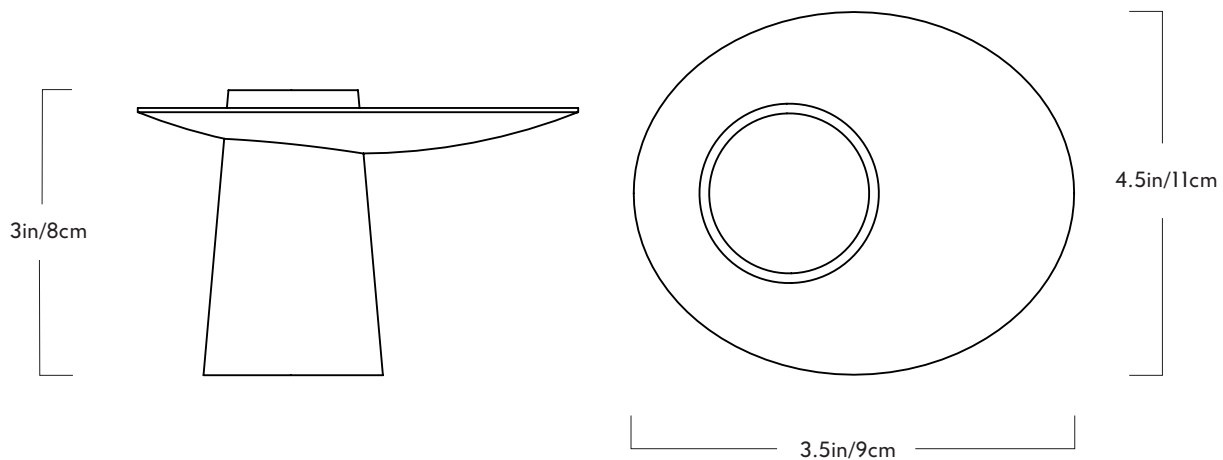

Roll & Hill

Orbit

02

Series
Orbit

Materials
Brass

Product
02

Finishes
Brushed brass, oil rubbed bronze

Dimensions
H 3in/8cm x W 3.5in/9cm x D
4.5in/11cm

Candle
12" Taper (Ivory)

Weight
1.6lb/.7kg

triode

28 rue Jacob 75006 Paris contact@triodedesign.com
+33 (0)1 43 29 40 05 www.triodedesign.com

Designed by Lindsey Adelman, 2016