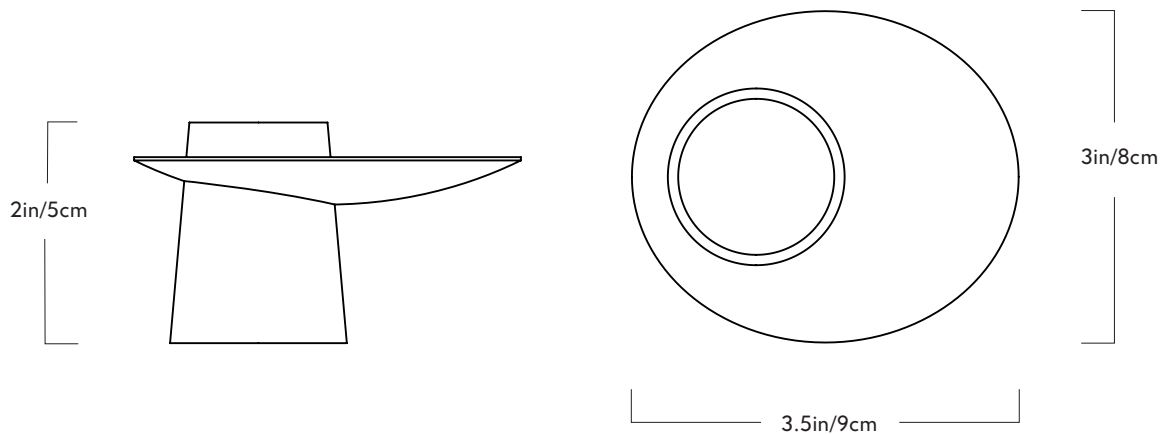

## Orbit

01

Series  
Orbit

Materials  
Brass

Product  
01

Finishes  
Brushed brass, oil rubbed bronze

Dimensions  
H 2in/5cm x W 3in/8cm x D 3.5in/9cm

Candle  
12" Taper (Ivory)

Weight  
.9lb/.4kg

triode

28 rue Jacob 75006 Paris contact@triodedesign.com  
+33 (0)1 43 29 40 05 www.triodedesign.com

Designed by Lindsey Adelman, 2016