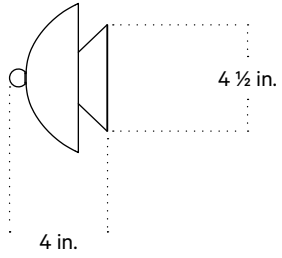

Front View

Top View