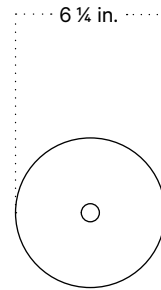

Ridge Surface Mount

Technical Specifications

Materials	Steel
Product weight	1.5 lbs
Lead time	6 weeks
Integrated LED	160 lm / 1800 K - 2800 K / 0.3 W - 1.7 W 80 CRI - 90 CRI / warm on dim
Dimmer	Integrated dimmer switch
Certifications	UL listed, wet-rated

Notes

1. This fixture is portable.
2. To turn fixture on and off, press down on knob. Turn knob counter clockwise to dim. This fixture includes memory functions and will remain at the current brightness once turned off.
3. 15 W wireless charging, fixture includes Magnet Wireless Charger with 10 ft cord.
4. When fixture is charging, the light will flash three times and takes 8 hrs to charge from 0% to 100%.
5. Battery lasts up to 10 hours at the maximum brightness.

Updated December 12, 2023

Front View

Top View

Back View

Isometric View

Painted Metal

Black

Bone