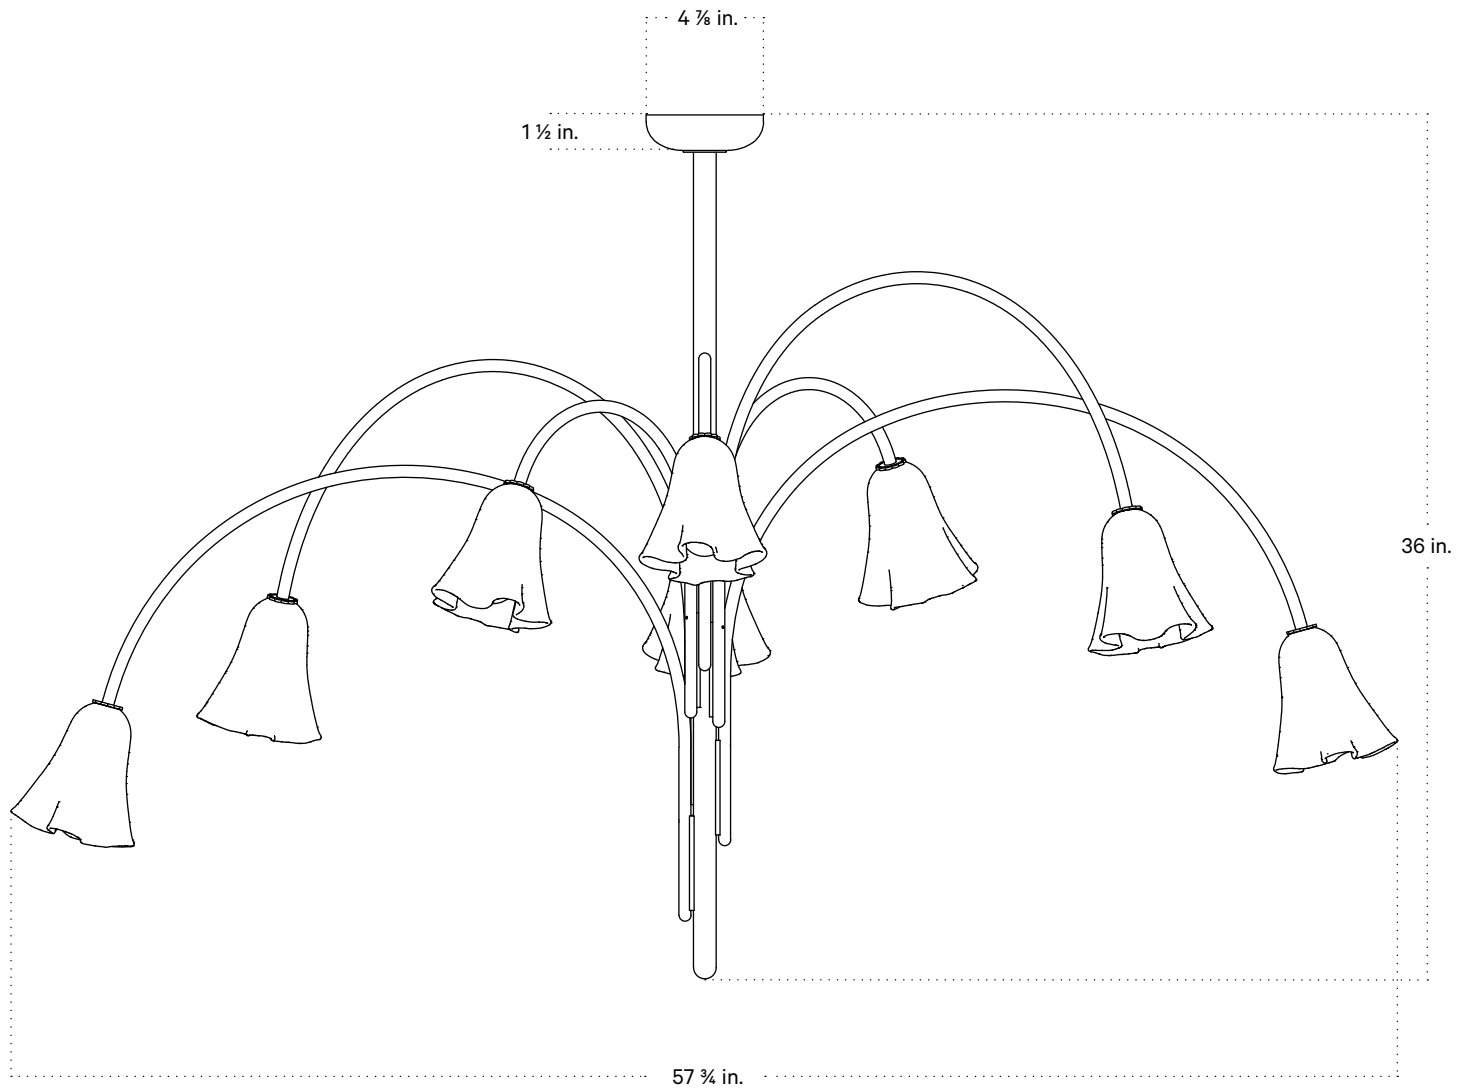

Bottom View

Isometric View