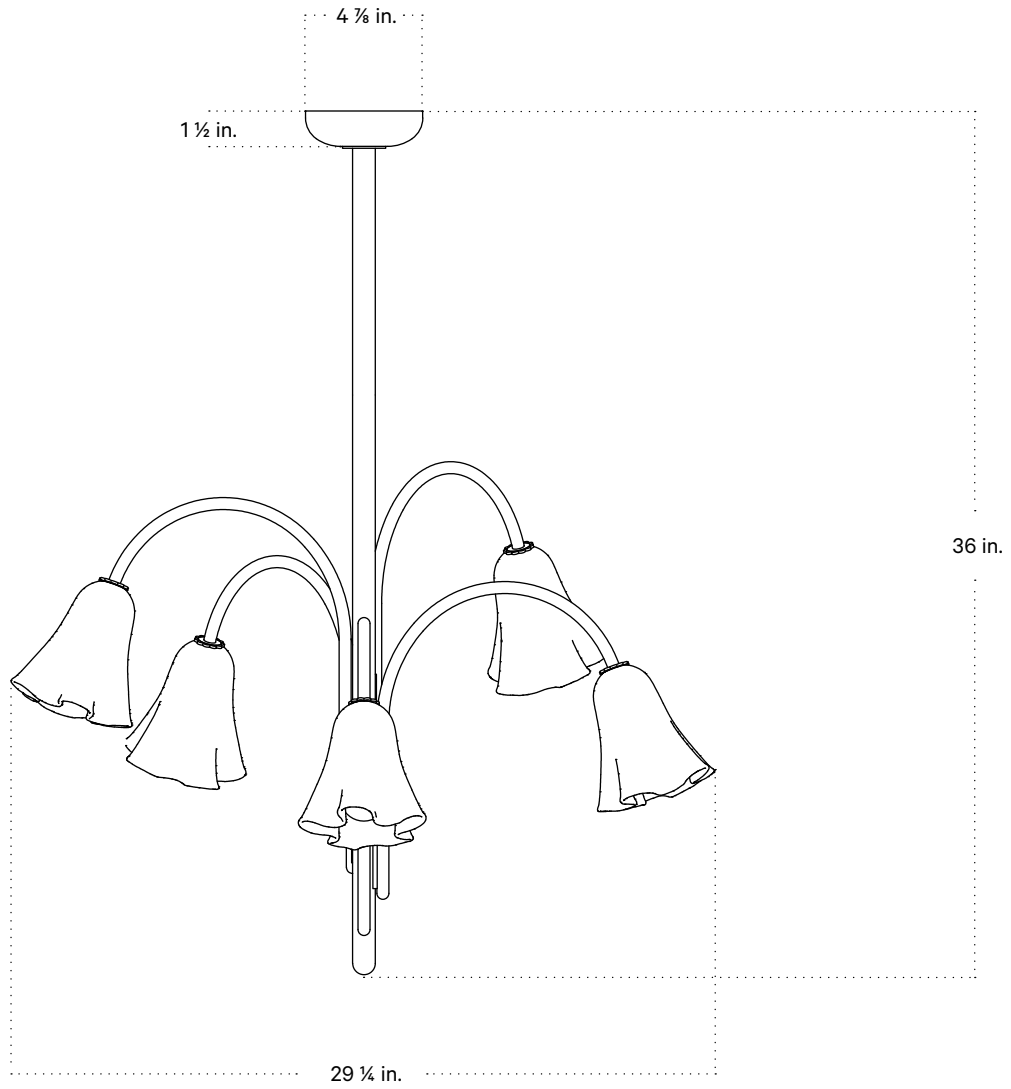

Isometric View