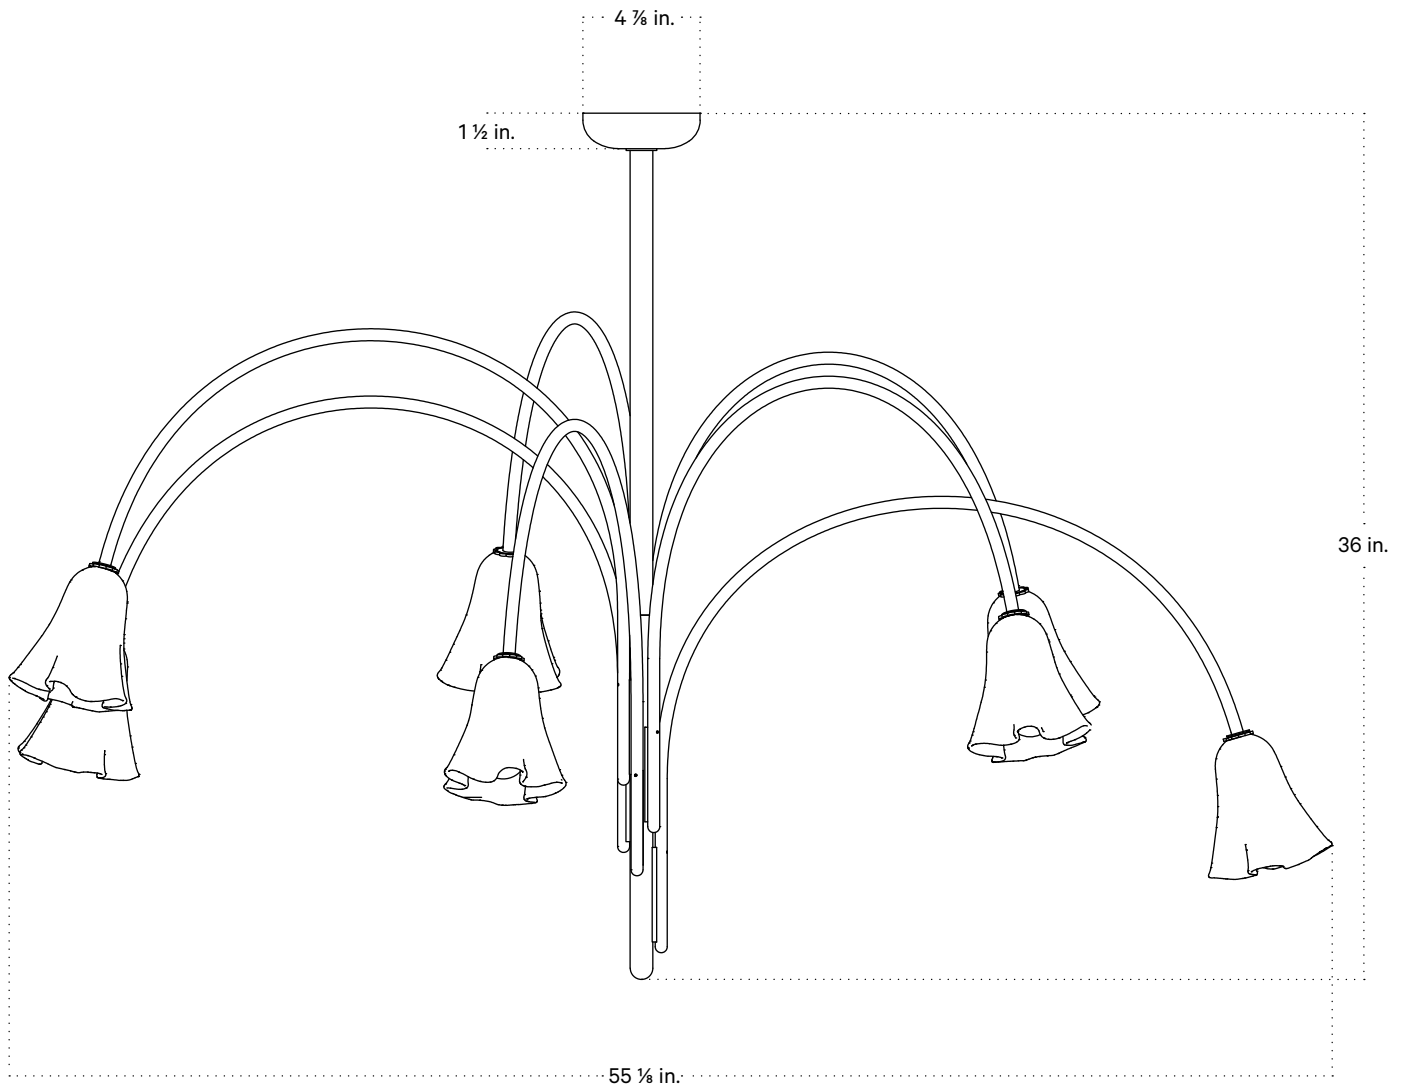

Bottom View

Isometric View