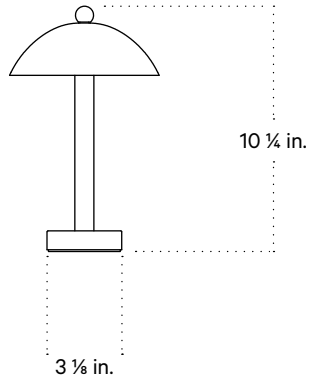

Front View

Top View

Back View

Isometric View