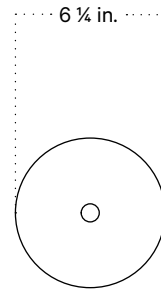

Dune Table Lamp

Technical Specifications

Materials	Steel
Product weight	1.5 lbs
Lead time	6 weeks
Integrated LED	160 lm / 1800 K - 2800 K / 0.3 W - 1.7 W 80 CRI - 90 CRI / warm on dim
Dimmer	Integrated dimmer switch
Certifications	UL listed, wet-rated

Notes

1. This fixture is portable.
2. To turn fixture on and off, press down on knob. Turn knob counter clockwise to dim. This fixture includes memory functions and will remain at the current brightness once turned off.
3. 15 W wireless charging, fixture includes Magnet Wireless Charger with 10 ft cord.
4. When fixture is charging, the light will flash three times and takes 8 hrs to charge from 0% to 100%.
5. Battery lasts up to 10 hours at the maximum brightness.

Updated December 12, 2023

Front View

Top View

Back View

Isometric View

Painted Metal

Black

Bone