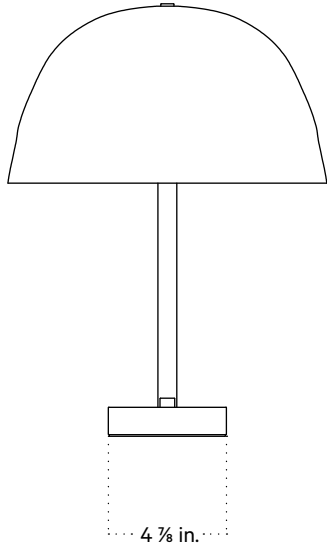

### Technical Specifications

Materials	Ceramic, steel
Product weight	8 lbs
Lead time	12 weeks
Bulbs included (2)	E12 / 120V / 4.0 W / 220 lm 2200 K - 3000 K / warm on dim
Dimmer	Integrated dimmer switch
Cord length	10 feet
Max wattage	20 W
Certifications	UL listed, damp-rated

### Notes

1. A rotary dimmer switch is located on the base of the fixture.
2. This table lamp comes with a 10-foot black cord; length is not customizable.
3. This fixture has handmade elements and may exhibit variability within the same piece. These variations are inherent in the production process and are not to be considered as defects. We do our best to maintain a consistent product while honoring handmade craftsmanship.
4. Dimensions may vary within one inch.

Updated August 16, 2023

Front View

Top View

Side View

Isometric View