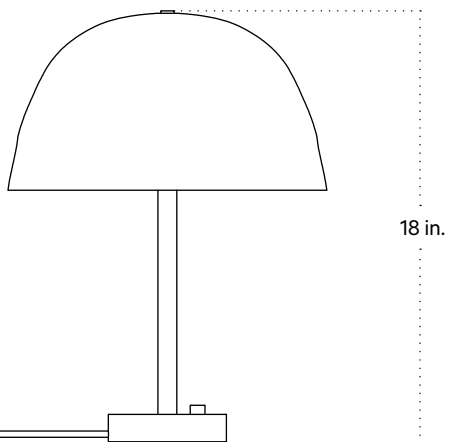

### Technical Specifications

Materials	Ceramic, steel
Product weight	8 lbs
Lead time	12 weeks
Bulbs included (2)	E12 / 120V / 4.0 W / 220 lm 2200 K - 3000 K / warm on dim
Dimmer	Integrated dimmer switch
Cord length	10 feet
Max wattage	20 W
Certifications	UL listed, damp-rated

### Notes

1. A rotary dimmer switch is located on the base of the fixture.
2. This table lamp comes with a 10-foot black cord; length is not customizable.
3. This fixture has handmade elements and may exhibit variability within the same piece. These variations are inherent in the production process and are not to be considered as defects. We do our best to maintain a consistent product while honoring handmade craftsmanship.
4. Dimensions may vary within one inch.

Updated August 16, 2023

Front View

Top View

Side View

Isometric View