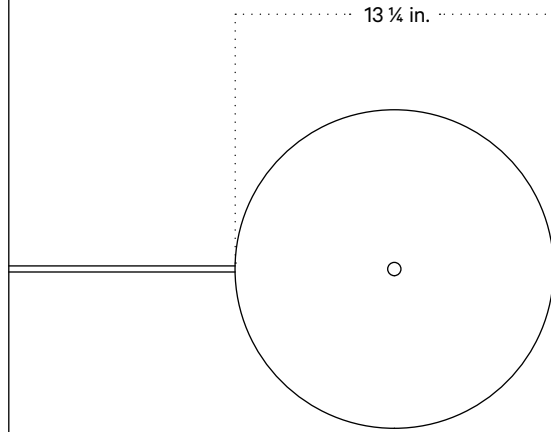

### Technical Specifications

Materials	Ceramic, steel
Product weight	8 lbs
Lead time	12 weeks
Bulbs included (2)	E12 / 120V / 4.0 W / 220 lm 2200 K - 3000 K / warm on dim
Dimmer	Integrated dimmer switch
Cord length	10 feet
Max wattage	20 W
Certifications	UL listed, damp-rated

### Notes

1. A rotary dimmer switch is located on the base of the fixture.
2. This table lamp comes with a 10-foot black cord; length is not customizable.
3. This fixture has handmade elements and may exhibit variability within the same piece. These variations are inherent in the production process and are not to be considered as defects. We do our best to maintain a consistent product while honoring handmade craftsmanship.
4. Dimensions may vary within one inch.

Updated August 16, 2023

Front View

Top View

Side View

Isometric View