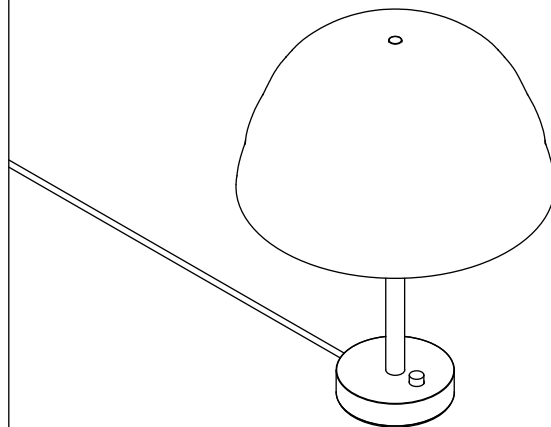

### Technical Specifications

Materials	Ceramic, steel
Product weight	8 lbs
Lead time	12 weeks
Bulbs included (2)	E12 / 120V / 4.0 W / 220 lm 2200 K - 3000 K / warm on dim
Dimmer	Integrated dimmer switch
Cord length	10 feet
Max wattage	20 W
Certifications	UL listed, damp-rated

### Notes

1. A rotary dimmer switch is located on the base of the fixture.
2. This table lamp comes with a 10-foot black cord; length is not customizable.
3. This fixture has handmade elements and may exhibit variability within the same piece. These variations are inherent in the production process and are not to be considered as defects. We do our best to maintain a consistent product while honoring handmade craftsmanship.
4. Dimensions may vary within one inch.

Updated August 16, 2023

Front View

Top View

Side View

Isometric View