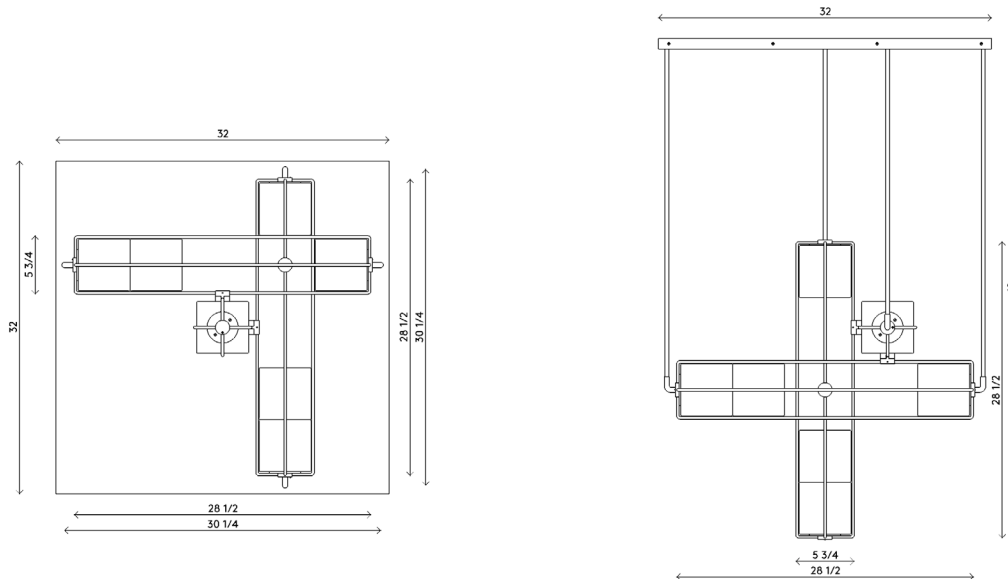

Materials	Frame, canopy and hardware in brass Hand blown, sandblasted bubble glass cubes	Finishes	<ul style="list-style-type: none"> Matte Black Satin Brass
Dimensions	28 1/2 in (72.5 cm)W x 28 1/2 in (72.5 cm)D x 28 1/2 in (72.5 cm) H		
Weight	70 lbs (31.7 kg)		
Packing	40 in (101.6 cm) W x 40 in (101.6 cm) D x 30 in (76.2 cm) H Palletized		
Canopy	32 in (81.5 cm) W x 32 in (81.5 cm) D x 1 in (2.5 cm) H J-box location at center		
Drop height	48 in (122 cm) H Custom upon request, not adjustable on site		
Lamping	6 x G9 socket G9 LED bulbs (provided) 2.5W 2700K 250 lm		