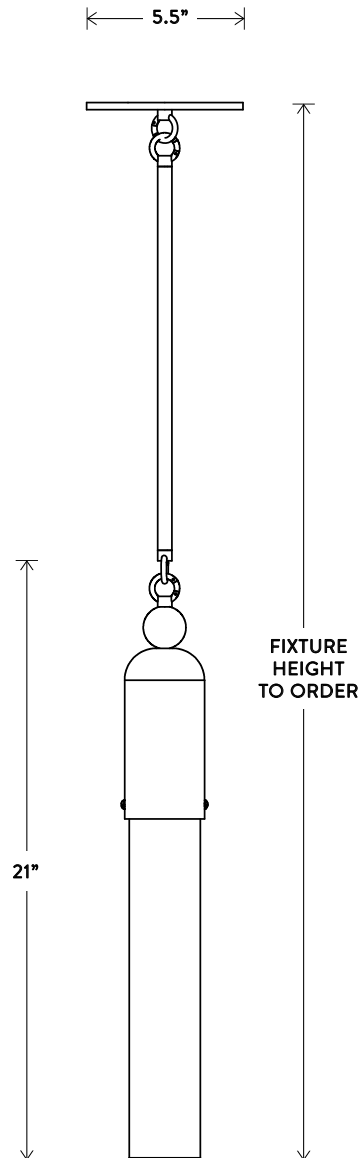

## TASSEL™ 1

PENDANT

THE TASSEL SERIES CONDENSES THE WARMTH AND DECADENCE OF A TRADITIONAL CHANDELIER TO A CONCISE, MODERN CONCLUSION. EMANATING FROM A BRASS DOME, THE LIGHT IS AMPLIFIED AS IT REFRACTS THROUGH MOLD-BLOWN GLASS CYLINDERS.

# TASSEL™ 1

PENDANT

DIMENSIONS: Ø 3"  
HEIGHT TO ORDER  
MINIMUM HEIGHT 22"  
INCLUDES UP TO 60"  
ADDITIONAL HEIGHT \$10 PER INCH

LAMPING: 1 8W DIMMABLE LED MODULE  
800 LUMENS, 2700K COLOR TEMPERATURE  
LED ONBOARD DRIVER  
BULB LIFE: 50,000 HOURS