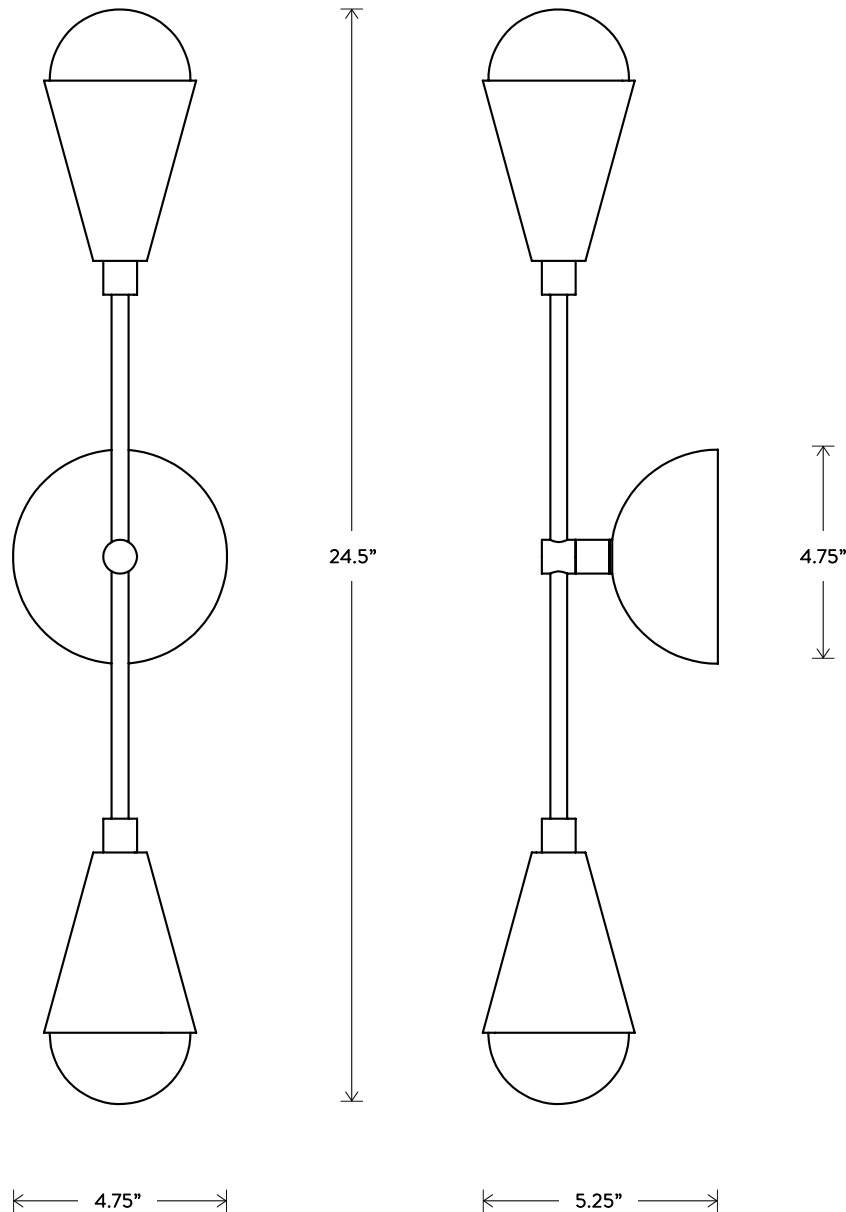

DYAD™

SCONCE

DIMENSIONS: 24.5" H, 4.75" W, 5.25" D

LAMPING: MAX 60W EACH
2 6W DIMMABLE LED BULBS INCLUDED
480 LUMENS EACH, 2500K COLOR TEMPERATURE
BULB LIFE: 30,000 HOURS
120V: E26 GLOBE LG: MATTE WHITE, Ø 3"
240V: E27 GLOBE LG: MATTE WHITE, Ø 3"

UL / CE APPROVED
VOLTAGE: 120-240

FINISHED AND ASSEMBLED BY HAND IN NY FROM
DOMESTIC AND IMPORTED COMPONENTS.
CUSTOMIZATION AVAILABLE.
ALL PIECES MADE TO ORDER.
50% DEPOSIT REQUIRED.
BALANCE DUE PRIOR TO SHIPPING.
LEAD TIME APPROXIMATELY 8-10 WEEKS.

FINISHES TO ORDER
ADD 30% FOR TARNISHED SILVER

© 2013, APPARATUS LLC

triode³ design

28, rue Jacob 75006 Paris
+33 (0)1 43 29 40 05

contact@triodedesign.com
www.triodedesign.com