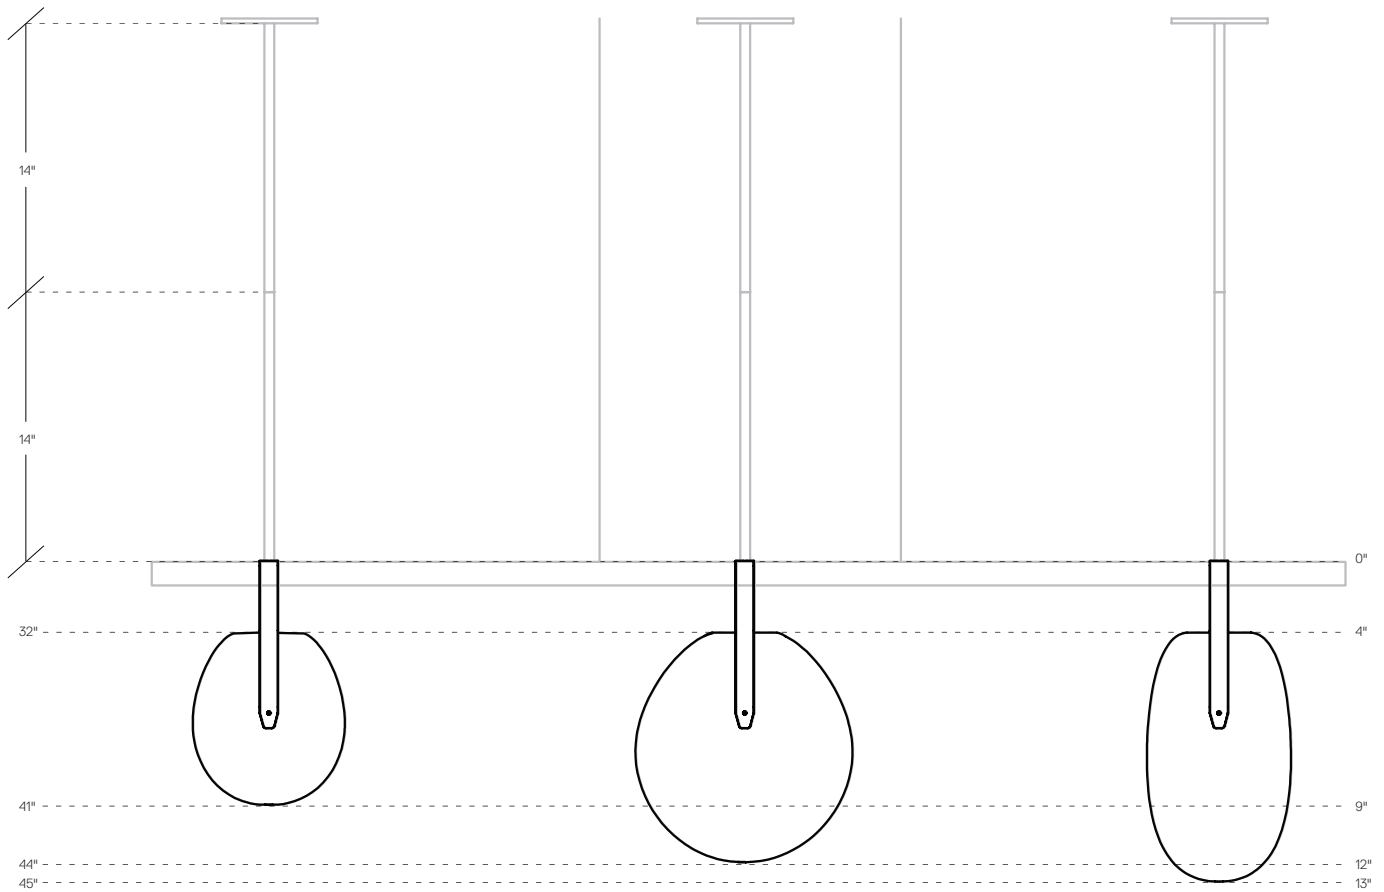

Rich Brilliant Willing

37 W 20th Street
Suite 707
New York NY 10011
T +1 212 388 1621
sales@richbrilliantwilling.com

ELEVATION

Small Globe
9" length

GP-1010
Small Pendant
41" hang length
adjustable by 14" increments

Large Globe
12" length

GP-3010
Large Pendant
44" hang length
adjustable by 14" increments

Long Globe
13" length

GP-2010
Long Pendant
45" hang length
adjustable by 14" increments