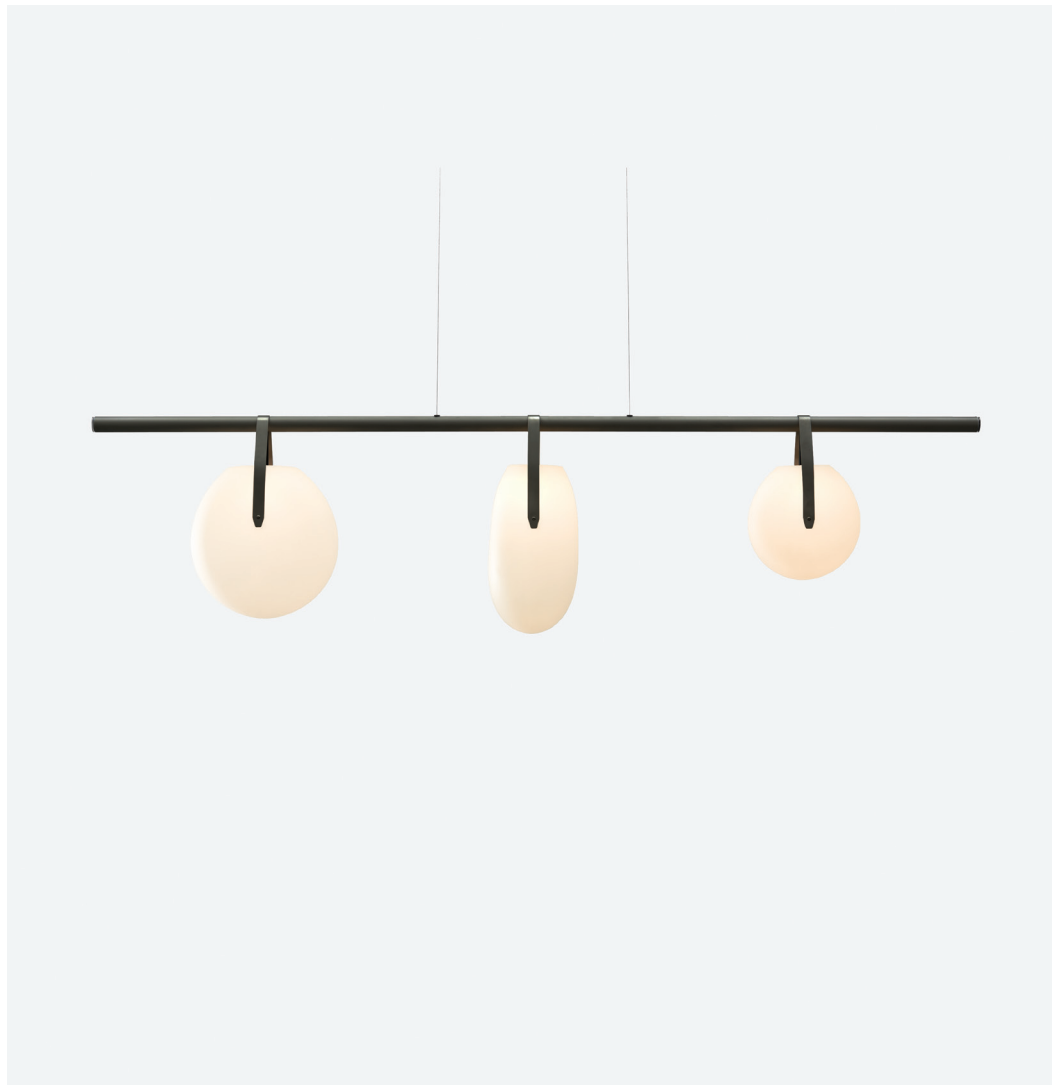

Rich Brilliant Willing

37 W 20th Street
Suite 707
New York NY 10011
T +1 212 388 1621
sales@richbrilliantwilling.com

Shown: GC-7210 (3 sym. mixed globes)

Gala 7210

Year of Design
2013

Description
LED Chandelier

Country of Manufacture
USA

Materials
Hand-blown frosted ivory glass
Black anodized aluminum
(Custom finishes available)

Product Codes
SKU - Shade/Base
GC-7210 3 sym. mixed globes
GC-7220 3 asy. mixed globes
GC-7230 3 sym. large globes
(Custom sizes available)

Specification
Remote phosphor LED
Warm white 2700K 95 CRI
Triac dimming 0-100%
(Recommended Wall Switch
Lutron - DVCL-153P)
25W power consumption
1296 Lumen output
120V input 60Hz
240V input 60Hz (optional)
Internal power supply

Dimensions
72 L x 6 W x 17" H
1829 L x 152 W x 432mm H

Canopy Dimensions
15 Dia x 1.5" H
381 Dia L x 38mm H

Cord Length
Low voltage suspension cables
72" / 1651 mm max length
(field cuttable)
-Longer cable lengths available
-Stem mount available